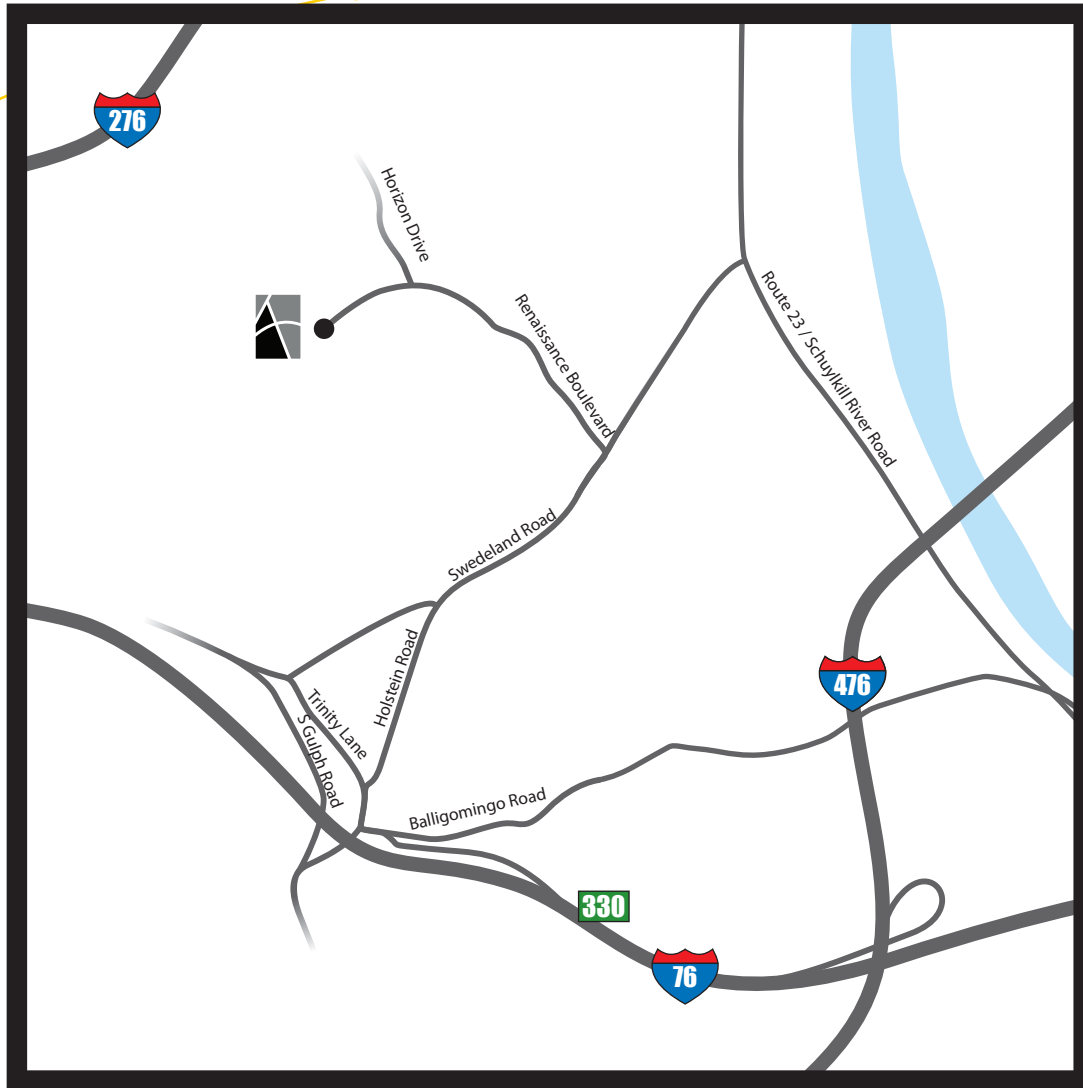

DIRECTIONS to Array, King of Prussia, PA

2520 Renaissance Boulevard, Suite 110
King of Prussia, PA 19406
t: 610.270.0599
f: 610.270.0995
www.arrayhfs.com

Points North

Head South on I-476, PA Turnpike (portions toll) to Norristown Exit.
Continue on I-476 South, PA Blue Route.
Proceed West on I-76, Schuylkill Expressway to Gulph Mills Exit.
Bear Left at Balligomingo Road.
Turn Right at Trinity Lane.
Bear Right at Holstein Road. (Rt. 320)
At traffic light, continue onto what becomes Swedeland Road.
Turn Left at Renaissance Boulevard.
Array's office located at 2520 Renaissance Boulevard.
We are located in Suite 110.

Points South

Head West on I-76, Schuylkill Expressway to Gulph Mills Exit.
Bear Left at Balligomingo Road.
Turn Right at Trinity Lane.
Bear Right at Holstein Road. (Rt. 320)
At traffic light, continue onto what becomes Swedeland Road.
Turn Left at Renaissance Boulevard.
Array's office located at 2520 Renaissance Boulevard.
We are located in Suite 110.

Points East

Head West on I-76, PA Turnpike (portions toll) to Norristown Exit.
Continue on I-476 South, PA Blue Route.
Proceed West on I-76, Schuylkill Expressway to Gulph Mills Exit.
Bear Left at Balligomingo Road.
Turn Right at Trinity Lane.
Bear Right at Holstein Road. (Rt. 320)
At traffic light, continue onto what becomes Swedeland Road.
Turn Left at Renaissance Boulevard.
Array's office located at 2520 Renaissance Boulevard.
We are located in Suite 110.

Points West

Head East on I-76, PA Turnpike (portions toll) to Valley Forge Exit.
Continue on I-76, Schuylkill Expressway, to Gulph Mills Exit.
At exit ramp light, cross over Gulph Rd onto Trinity Lane.
Bear Right at Holstein Road. (Rt. 320)
At traffic light, continue onto what becomes Swedeland Road.
Turn Left at Renaissance Boulevard.
Array's office located at 2520 Renaissance Boulevard.
We are located in Suite 110.